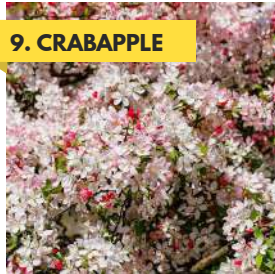

# THE 22 BEST BEE TREES

1. RED MAPLE

2. LINDEN

3. HAZEL

4. SERVICEBERRY

5. REDBUD

6. OAK

7. ALDER

8. CREPE MYRTLE

9. CRABAPPLE

10. TULIP POPLAR

11. GOLDEN RAIN

12. JAPANESE SNOWBALL

13. HORSE CHESTNUT

14. FRUIT TREES

15. SOURWOOD